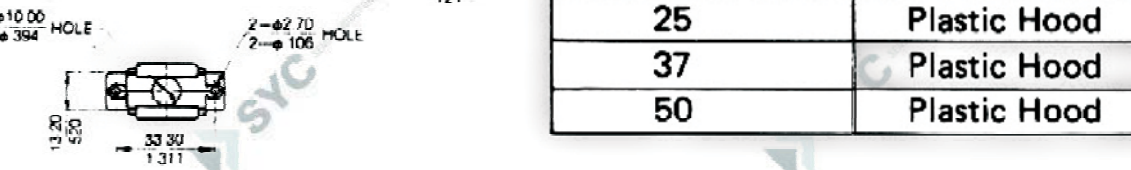

CODIGO

DPXC

DESCRIPCION

Tapa plastica para conector SUB-D

POSITION	DESCRIPTION
9	Plastic Hood
15	Plastic Hood
25	Plastic Hood
37	Plastic Hood
50	Plastic Hood