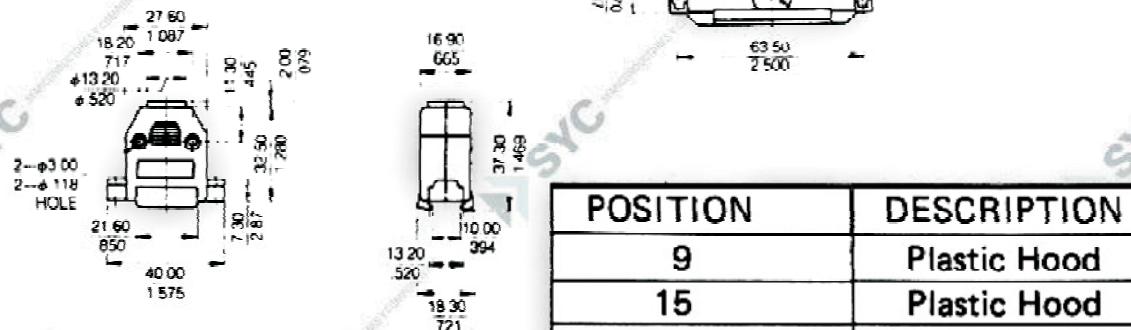

CODIGO

DPXC

DESCRIPCION

Tapa plastica para conector SUB-D

POSITION	DESCRIPTION
9	Plastic Hood
15	Plastic Hood
25	Plastic Hood
37	Plastic Hood
50	Plastic Hood