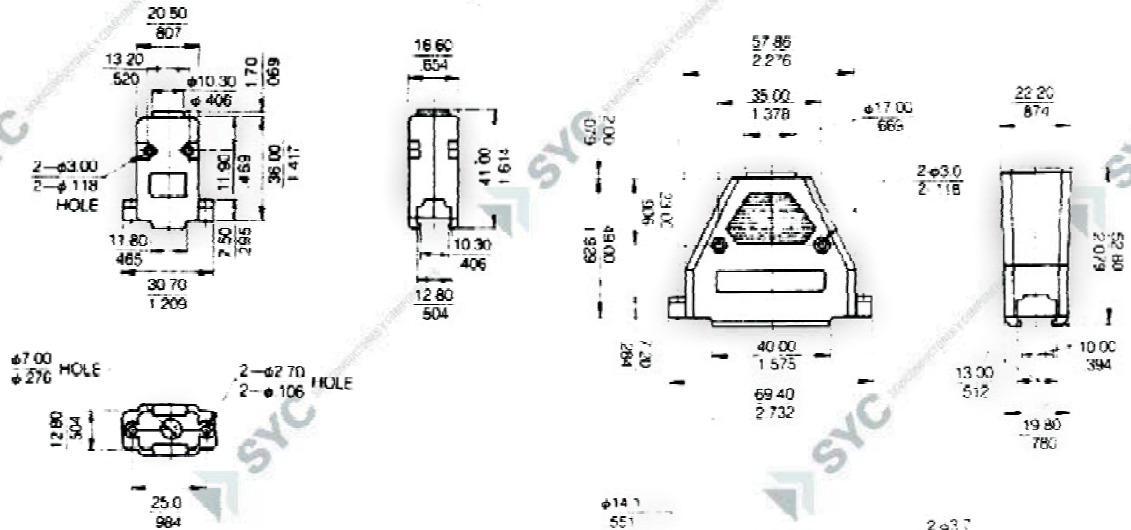

CODIGO

DPXC

DESCRIPCION

Tapa plastica para conector SUB-D

POSITION	DESCRIPTION
9	Plastic Hood
15	Plastic Hood
25	Plastic Hood
37	Plastic Hood
50	Plastic Hood